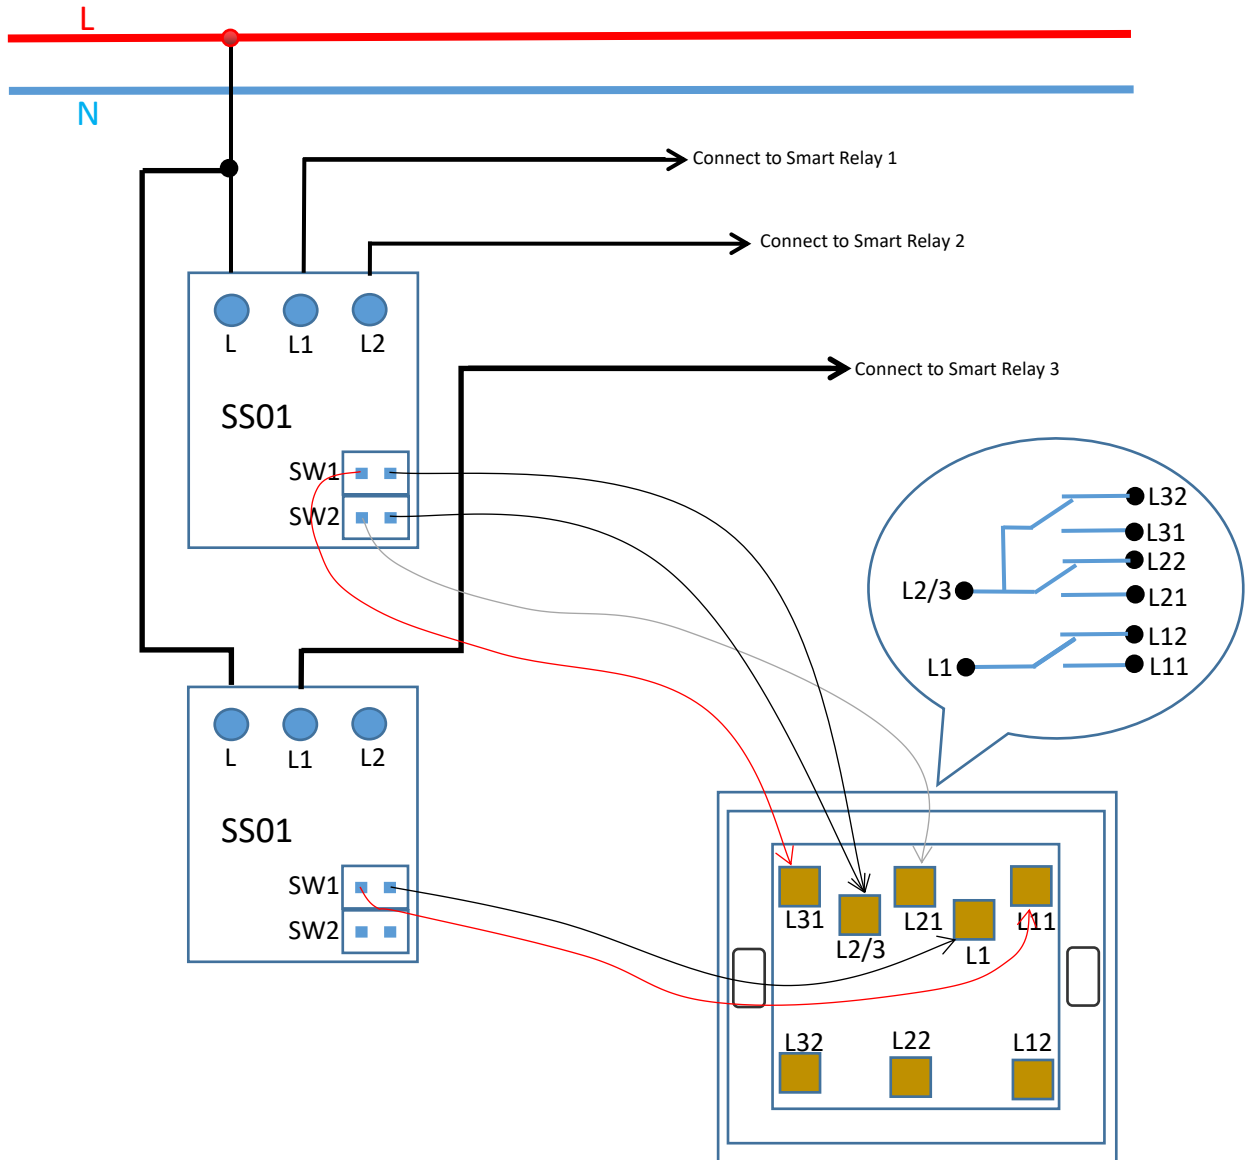

In-Wall Relay Switch

Smart Switch Sub-Assembly(SS01)

Switch Wiring Diagrams

EVVR ApS

1-Gang Switch

2 Wiring Terminals

3 Wiring Terminals

4 Wiring Terminals

6 Wiring Terminals

2-Gang Switch

3 Wiring Terminals

4 Wiring Terminals

5 Wiring Terminals

6 Wiring Terminals

3-Gang Switch

4 Wiring Terminals

5 Wiring Terminals

6 Wiring Terminals

6 Wiring Terminals (2)

7 Wiring Terminals

8 Wiring Terminals

9 Wiring Terminals

4-Gang Switch

8 Wiring Terminals