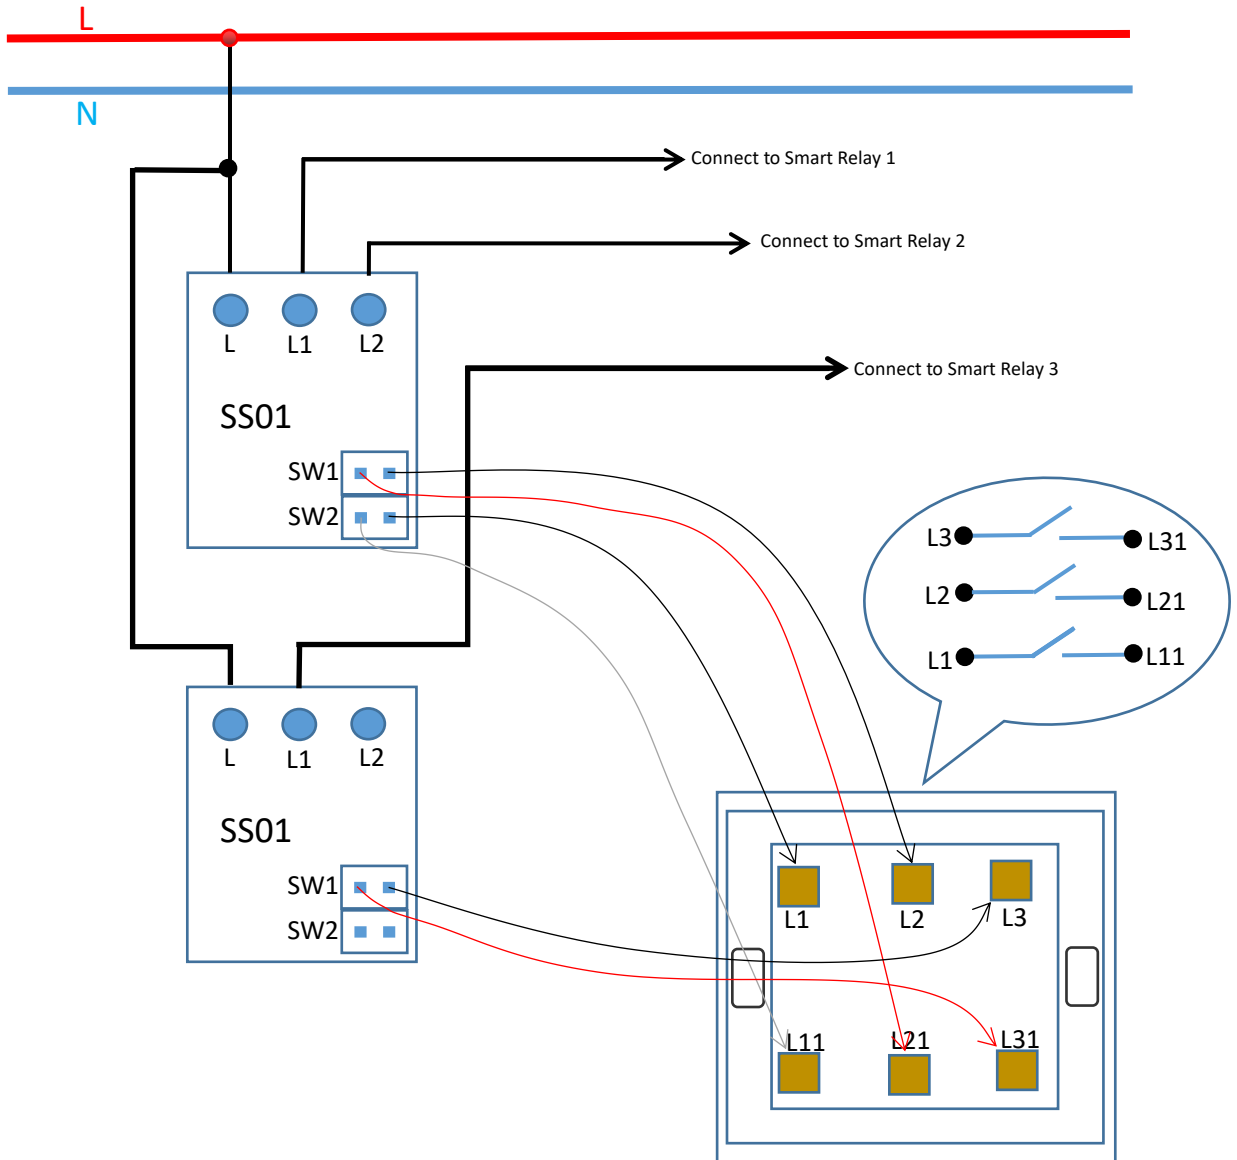

In-Wall Relay Switch

Smart Switch Sub-Assembly(SS01)

Switch Wiring Diagrams

EVVR ApS

1-Gang Switch

2 Wiring Terminals

3 Wiring Terminals

4 Wiring Terminals

6 Wiring Terminals

2-Gang Switch

3 Wiring Terminals

4 Wiring Terminals

5 Wiring Terminals

6 Wiring Terminals

3-Gang Switch

4 Wiring Terminals

5 Wiring Terminals

6 Wiring Terminals

6 Wiring Terminals (2)

7 Wiring Terminals

8 Wiring Terminals

9 Wiring Terminals

4-Gang Switch

8 Wiring Terminals