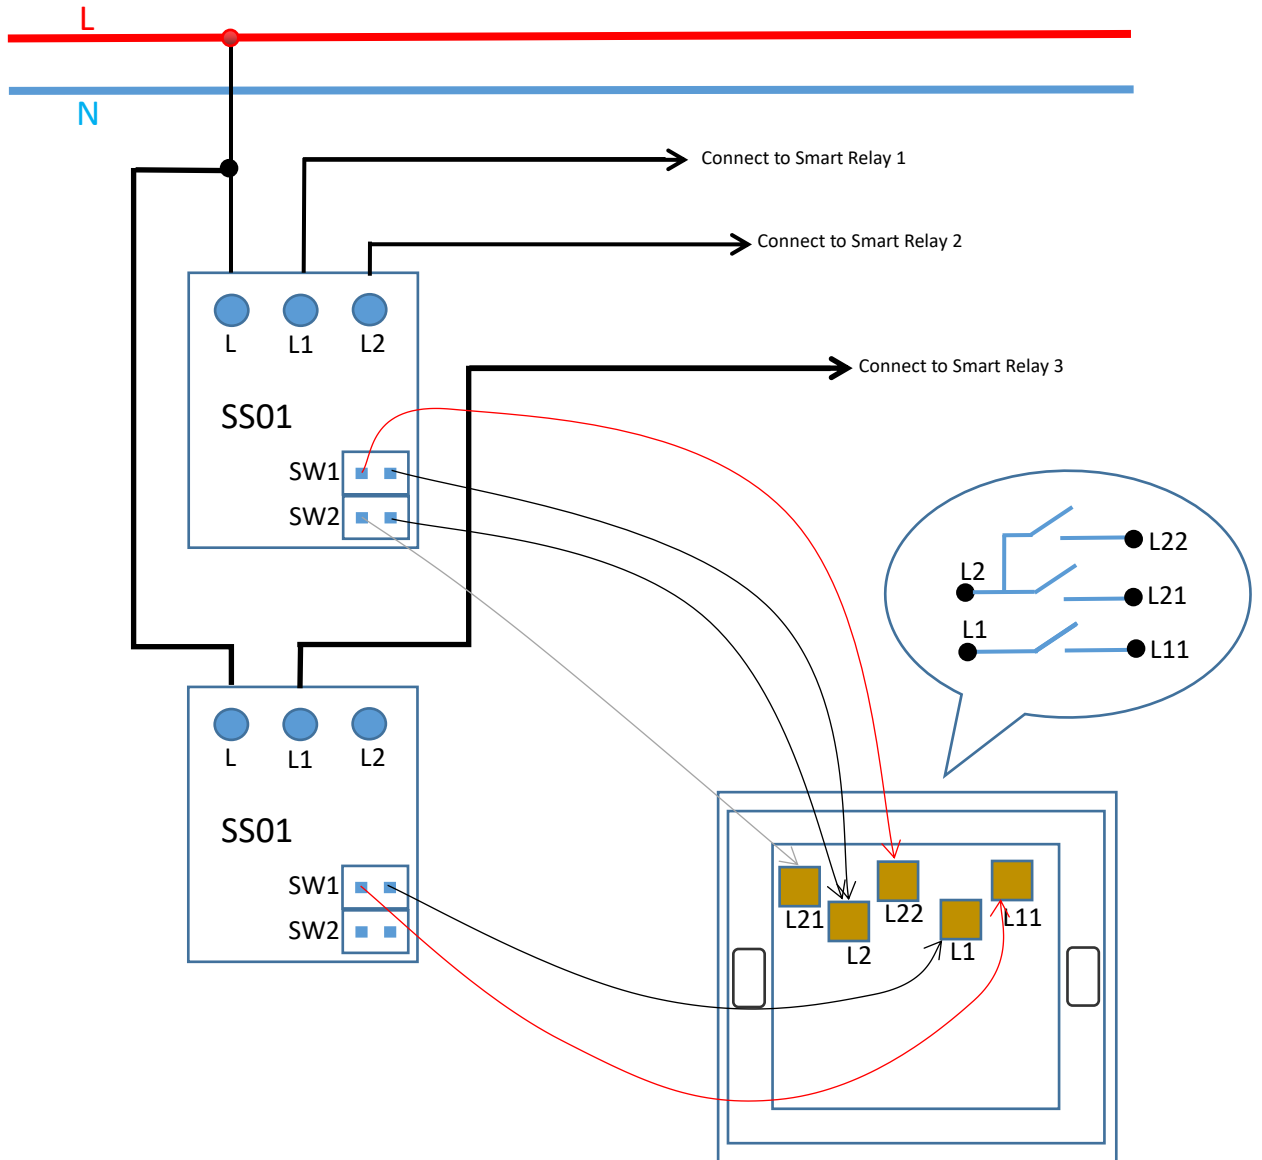

In-Wall Relay Switch

Smart Switch Sub-Assembly(SS01)

Switch Wiring Diagrams

EVVR ApS

1-Gang Switch

2 Wiring Terminals

3 Wiring Terminals

4 Wiring Terminals

6 Wiring Terminals

2-Gang Switch

3 Wiring Terminals

4 Wiring Terminals

5 Wiring Terminals

6 Wiring Terminals

3-Gang Switch

4 Wiring Terminals

5 Wiring Terminals

6 Wiring Terminals

6 Wiring Terminals (2)

7 Wiring Terminals

8 Wiring Terminals

9 Wiring Terminals

4-Gang Switch

8 Wiring Terminals