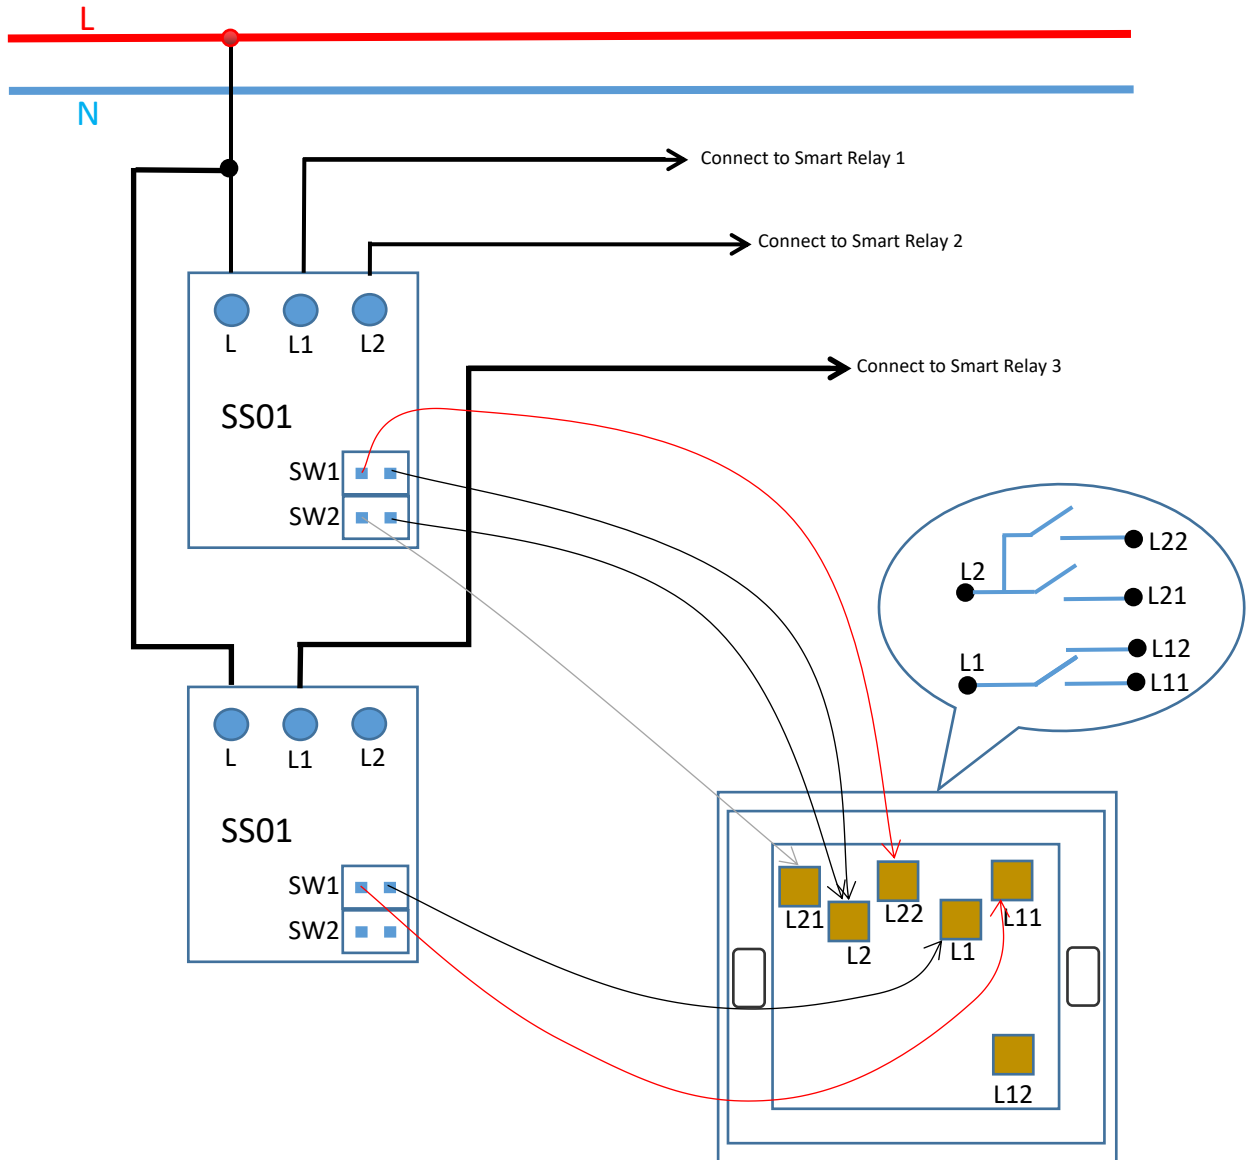

In-Wall Relay Switch

Smart Switch Sub-Assembly(SS01)

Switch Wiring Diagrams

EVVR ApS

1-Gang Switch

2 Wiring Terminals

3 Wiring Terminals

4 Wiring Terminals

6 Wiring Terminals

2-Gang Switch

3 Wiring Terminals

4 Wiring Terminals

5 Wiring Terminals

6 Wiring Terminals

3-Gang Switch

4 Wiring Terminals

5 Wiring Terminals

6 Wiring Terminals

6 Wiring Terminals (2)

7 Wiring Terminals

8 Wiring Terminals

9 Wiring Terminals

4-Gang Switch

8 Wiring Terminals