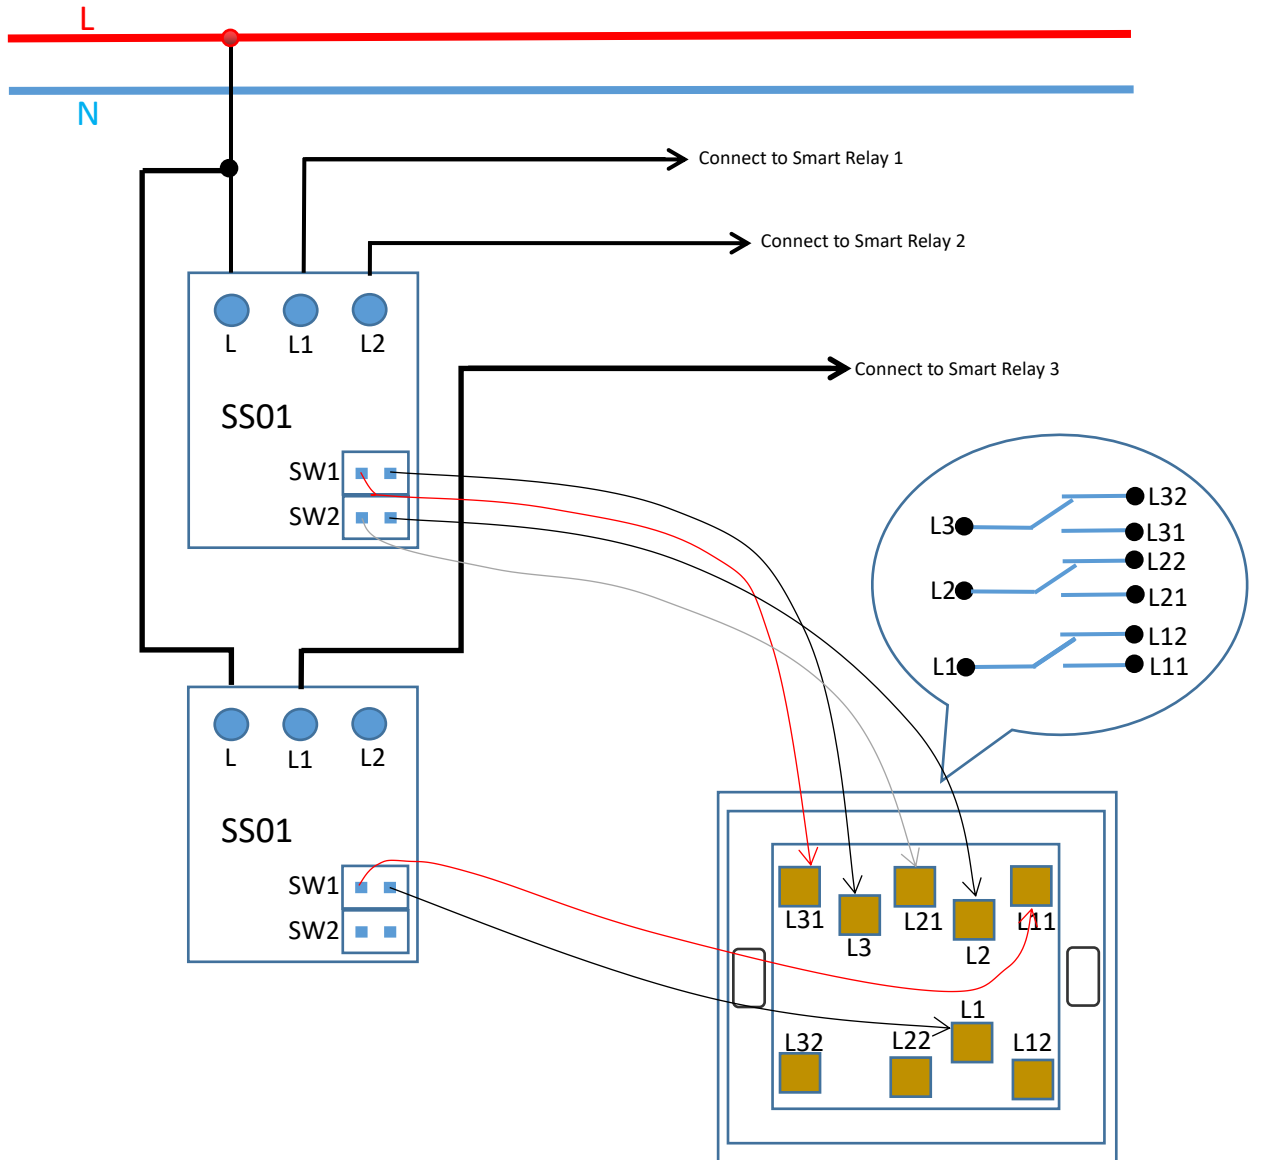

In-Wall Relay Switch

Smart Switch Sub-Assembly(SS01)

Switch Wiring Diagrams

EVVR ApS

1-Gang Switch

2 Wiring Terminals

3 Wiring Terminals

4 Wiring Terminals

6 Wiring Terminals

2-Gang Switch

3 Wiring Terminals

4 Wiring Terminals

5 Wiring Terminals

6 Wiring Terminals

3-Gang Switch

4 Wiring Terminals

5 Wiring Terminals

6 Wiring Terminals

6 Wiring Terminals (2)

7 Wiring Terminals

8 Wiring Terminals

9 Wiring Terminals

4-Gang Switch

8 Wiring Terminals