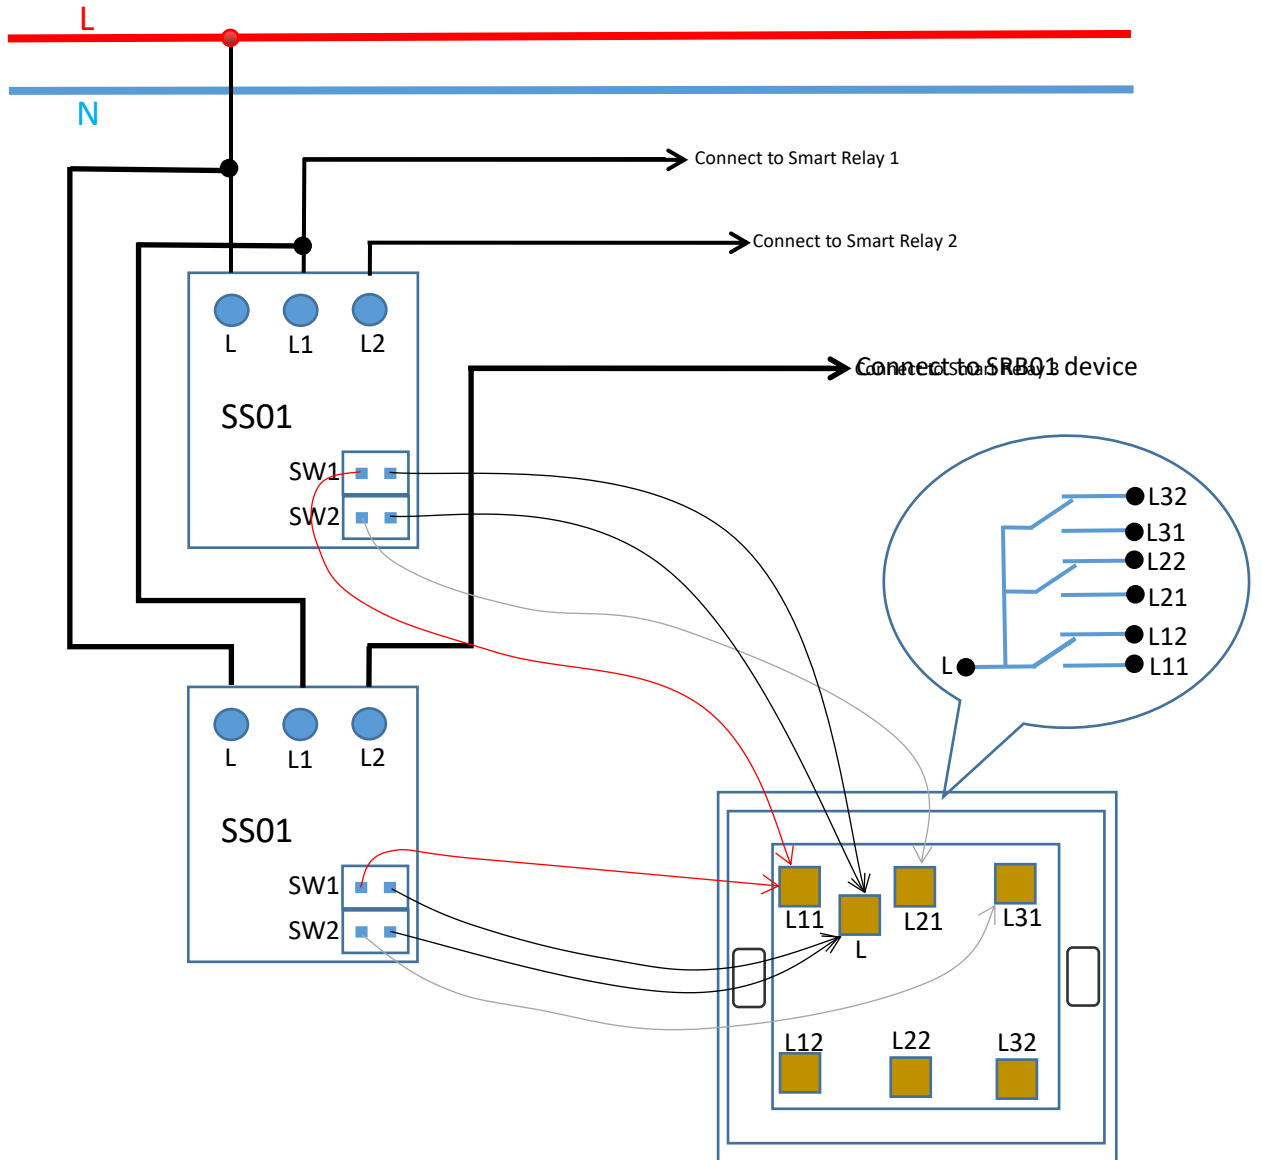

In-Wall Relay Switch

Smart Switch Sub-Assembly(SS01)

Switch Wiring Diagrams

EVVR ApS

1-Gang Switch

2 Wiring Terminals

3 Wiring Terminals

4 Wiring Terminals

6 Wiring Terminals

2-Gang Switch

3 Wiring Terminals

4 Wiring Terminals

5 Wiring Terminals

6 Wiring Terminals

3-Gang Switch

4 Wiring Terminals

5 Wiring Terminals

6 Wiring Terminals

6 Wiring Terminals (2)

7 Wiring Terminals

8 Wiring Terminals

9 Wiring Terminals

4-Gang Switch

8 Wiring Terminals